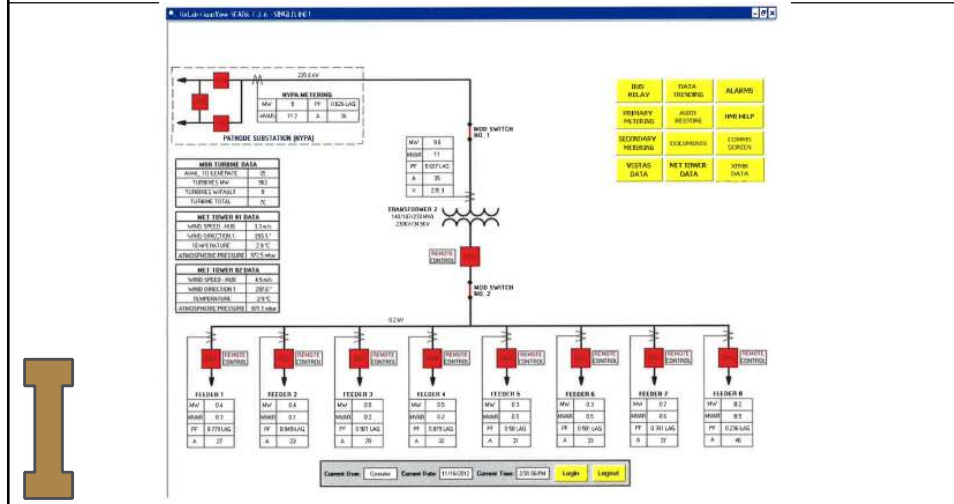

Communication Media

CS/ECE 444/544

Lecture 6

Supervisory Control &
Critical Infrastructures

1

Spring 2024

1

Communication Over the Media

CS/ECE 444/544

Lecture 6

Supervisory Control &
Critical Infrastructures

2

Spring 2024

2

Communication Protocols

Substation Panels

Substation Level HMI

5

Device Level HMI

6

Annunciator: Older Type of Display

CS/ECE 444/544

Lecture 6

Supervisory Control &
Critical Infrastructures