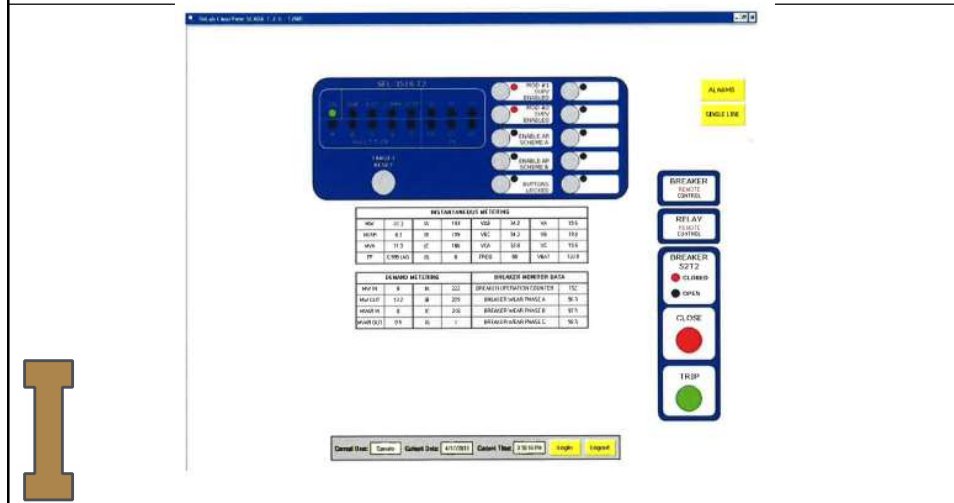

CS/ECE 444/544

Lecture 6

Supervisory Control &
Critical Infrastructures

2

Spring 2024

2

Communication Protocols

Substation Panels

Substation Level HMI

5

Device Level HMI

6

Annunciator: Older Type of Display

CS/ECE 444/544

Lecture 6

Supervisory Control &
Critical Infrastructures