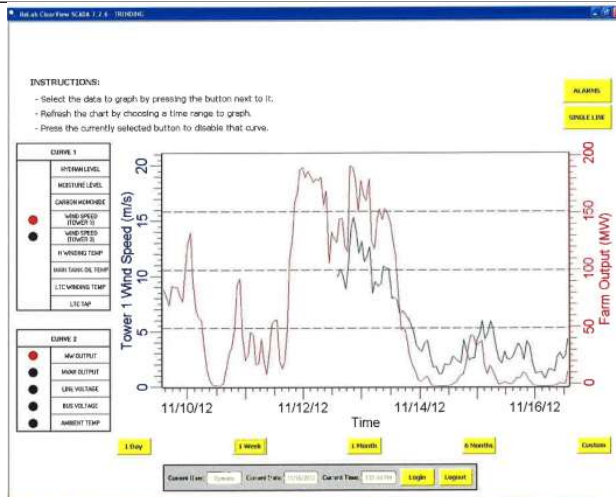

Spring 2024

8

Oscillography (Chart Recorder)

CS/ECE 444/544

Lecture 6

Supervisory Control &
Critical Infrastructures

9

Spring 2024

9

Oscillography (Trending Screen)

CS/ECE 444/544

Lecture 6

Supervisory Control &
Critical Infrastructures

10

Spring 2024

10